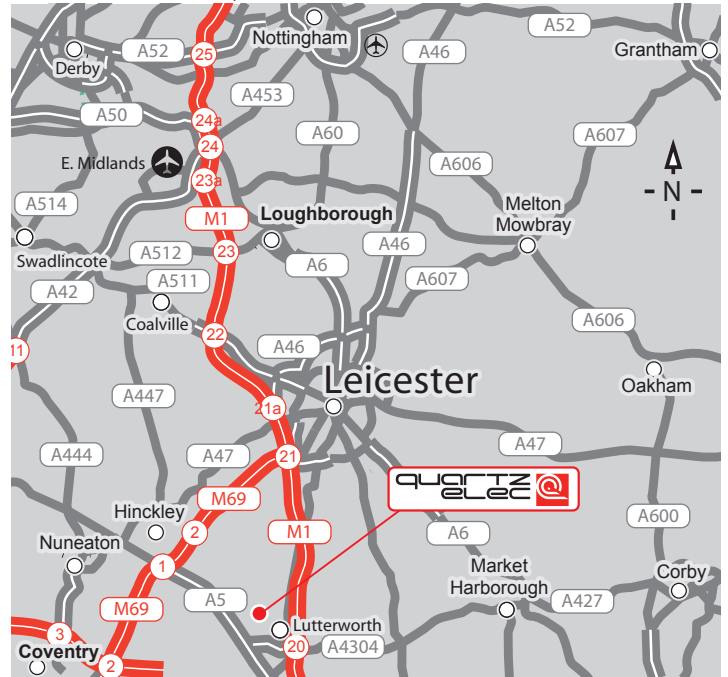

Directions

- By Road : M1**
- Exit M1 at J20 and take A4303 to Lutterworth.
 - At roundabout take 2nd exit (straight over) continuing on A4303.
 - At roundabout take 2nd exit (straight over).
 - At roundabout take 3rd exit into Hunter Boulevard.
 - At roundabout take 2nd exit into Wellington Parkway.
 - At roundabout take 1st exit continuing on Wellington Parkway.
 - At roundabout take 2nd exit into Harrier Parkway.
 - After approx. 200m turn left into Quartzelec carpark.
- By Road : M6**
- Exit M6 at J1 and take A426 to Lutterworth/Leicester.
 - At roundabout take 1st exit onto A5.
 - At roundabout take 4th exit onto A4303 (Lutterworth).
 - At roundabout take 1st exit onto Hunter Boulevard (Magna Park).
 - At roundabout take 2nd exit onto Wellington Parkway.
 - At roundabout take 1st exit continuing on Wellington Parkway.
 - At roundabout take 2nd exit onto Harrier Parkway.
 - After approx. 200m turn left into Quartzelec carpark.
- By Rail**
- Rugby is the closest station at approximately 6miles from Lutterworth.

Scale 1 : 200,000

Scale 1 : 25,000